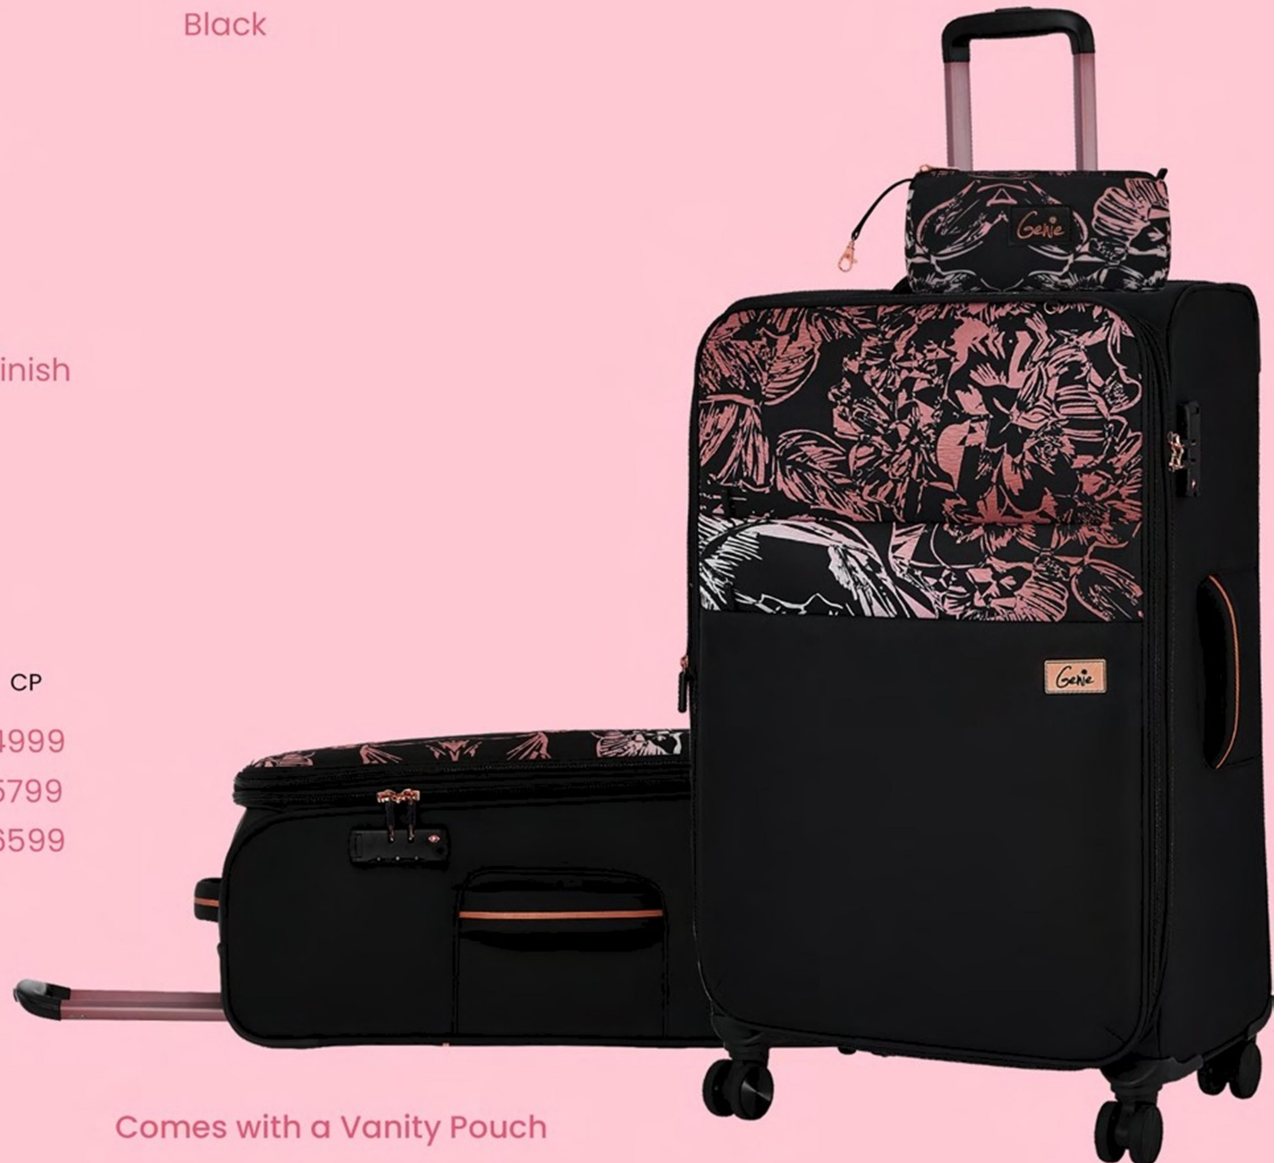

FEATURES :

Premium
Dual Wheels

Full body
Premium
fabric

Black

TSA
Lock

Anti-theft
Zipper

- Multi-pocket Interiors with footwear storage
- Color matched components with rose gold finish
- Push button trolley
- Expander
- 2 External Pockets

SIZE & PRICE:

SIZE		MRP	DISCOUNT	CP
S	57 X 40.5 X 26 cm	12498	60%	4999
M	68 X 46 X 30 cm	14498	60%	5799
L	79 X 51 X 32 cm	16498	60%	6599

5 Years
International
warranty

Comes with a Vanity Pouch